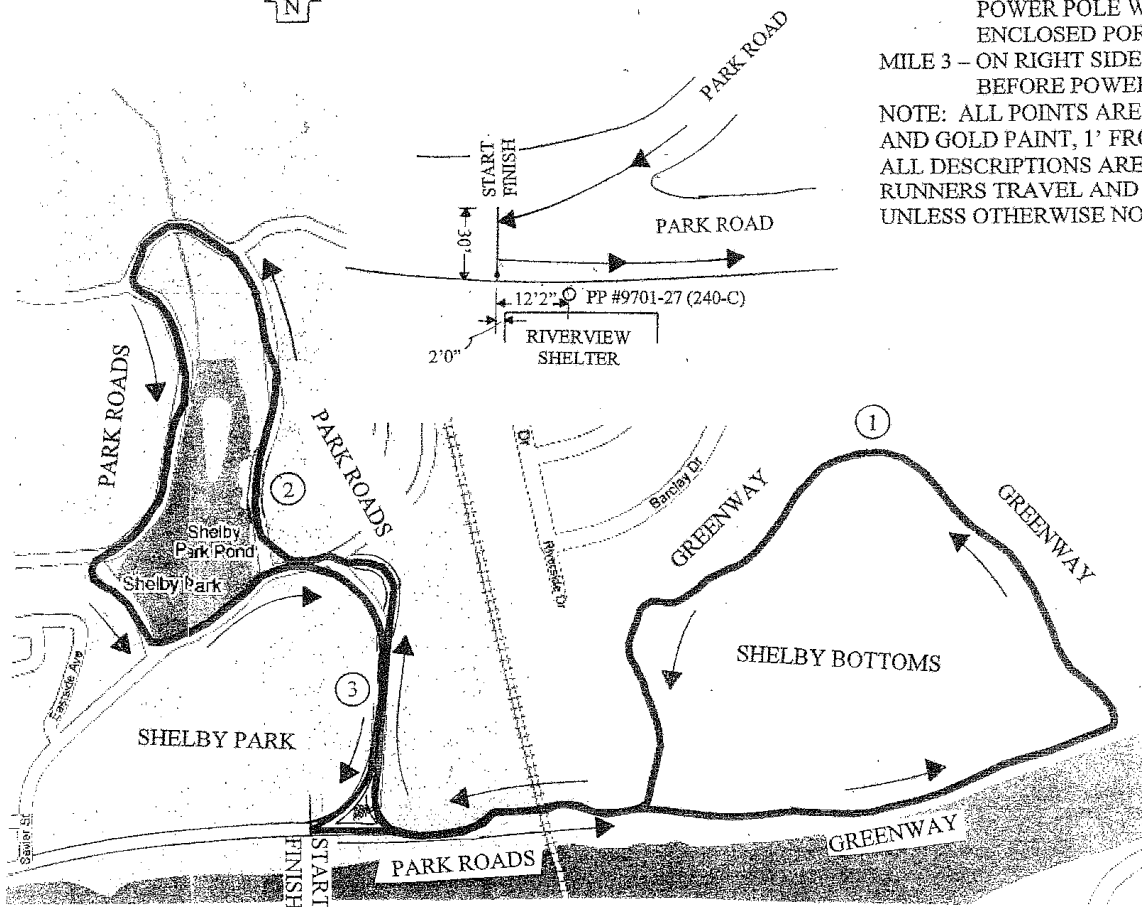

Nashville, TN

CUPID'S CHASE 5K

(same as girls on the run 2 5k)
TN 09029

NASHVILLE, TN
NOT TO SCALE

START - ON RIGHT SIDE OF PARK ROAD IN FRONT
FINISH - OF RIVERVIEW SHELTER

MILE 1 - ON LEFT SIDE OF GREENWAY, 45'4" PAST
INFORMATION SIGN ON RIGHT

MILE 2 - LEFT SIDE OF PARK ROAD, 11'8" PAST
POWER POLE WITH METER, 36'3" PAST
ENCLOSED PORTOLET

MILE 3 - ON RIGHT SIDE OF PARK ROAD, 13'4"
BEFORE POWER POLE #08751020

NOTE: ALL POINTS ARE MARKED WITH PK NAILS
AND GOLD PAINT, 1' FROM EDGE OF PAVEMENT.
ALL DESCRIPTIONS ARE GIVEN IN DIRECTION
RUNNERS TRAVEL AND TO CENTER OF OBJECTS
UNLESS OTHERWISE NOTED.